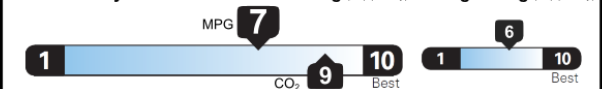

fuel economy.gov

Calculate personalized estimates and compare vehicles

GOVERNMENT 5-STAR SAFETY RATINGS

Overall Vehicle Score Not Rated

Based on the combined ratings of frontal, side and rollover. Should ONLY be compared to other vehicles of similar size and weight.

Frontal Crash Driver Not Rated
Passenger Not Rated

Based on the risk of injury in a frontal impact. Should ONLY be compared to other vehicles of similar size and weight.

Side Crash Front seat Not Rated
Rear seat Not Rated

Based on the risk of injury in a side impact.

Rollover Not Rated

Star ratings range from 1 to 5 stars (★★★★★) with 5 being the highest.

Source: National Highway Traffic Safety Administration (NHTSA)

www.safercar.gov or 1-888-327-4236

PARTS CONTENT INFORMATION FOR VEHICLES IN THIS CARLINE:
U.S./CANADIAN PARTS CONTENT: 0%
MAJOR SOURCES OF FOREIGN PARTS CONTENT: JAPAN: 93%

NOTE: PARTS CONTENT DOES NOT INCLUDE FINAL ASSEMBLY, DISTRIBUTION, OR OTHER NON-PARTS COSTS.

FOR THIS VEHICLE:
FINAL ASSEMBLY POINT: TACOMA
COUNTRY OF ORIGIN: JAPAN
TRANSMISSION: JAPAN

This Vehicle qualifies for Nissan's

Security+Plus Extended Protection Plan

The only service agreement backed by Nissan Extended Services North America!
Ask your dealer for details, or call 1-800-NISSAN-1 for more information

Dealer:
GERALD NISSAN OF N AURORA
213 HANSEN BLVD
NORTH AURORA, IL 60542

VIN: JA4T0MA92T044898
MDL: 51216-044898 GAS-G
OPT: H-B92C03L92S92

EXT: COSMIC BLACK
INT: BLACK
EMS: 50 STATE EMISSIONS

Transport Method: TRUCK

2026052222745AS3510

*Does not include dealer installed options and accessories, local taxes or license fees. This label has been applied pursuant to federal law. Do not remove prior to delivery to the ultimate purchaser.

**Not actual Monroney Label. Provided for informational purposes only. Vehicle features, pricing and other information subject to change, may vary from actual vehicle content and/or Monroney label description. While Nissan makes reasonable efforts to ensure accuracy of information, Nissan is not responsible for changes, errors or omissions. See actual vehicle and/or verify information in question with your Nissan dealer.